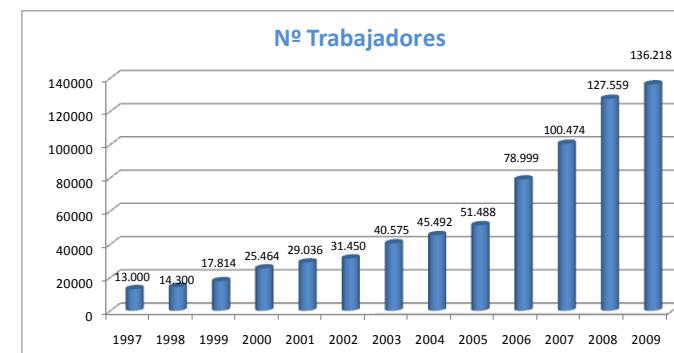

LA APTE EN CIFRAS/ APTE IN NUMBERS

*Number of companies and institutions

*Employment (Empleo en I+D en 2009: 23.138/Personnel devoted to R&D in 2008: 23.138)

*Turnover (millions of euros)

*Estadísticas a 31 de diciembre de 2009 con los datos de los 44 parques socios de la APTE
Statistics, December 31st, 2009. Made with the information of the activity of the 44 APTE full members.